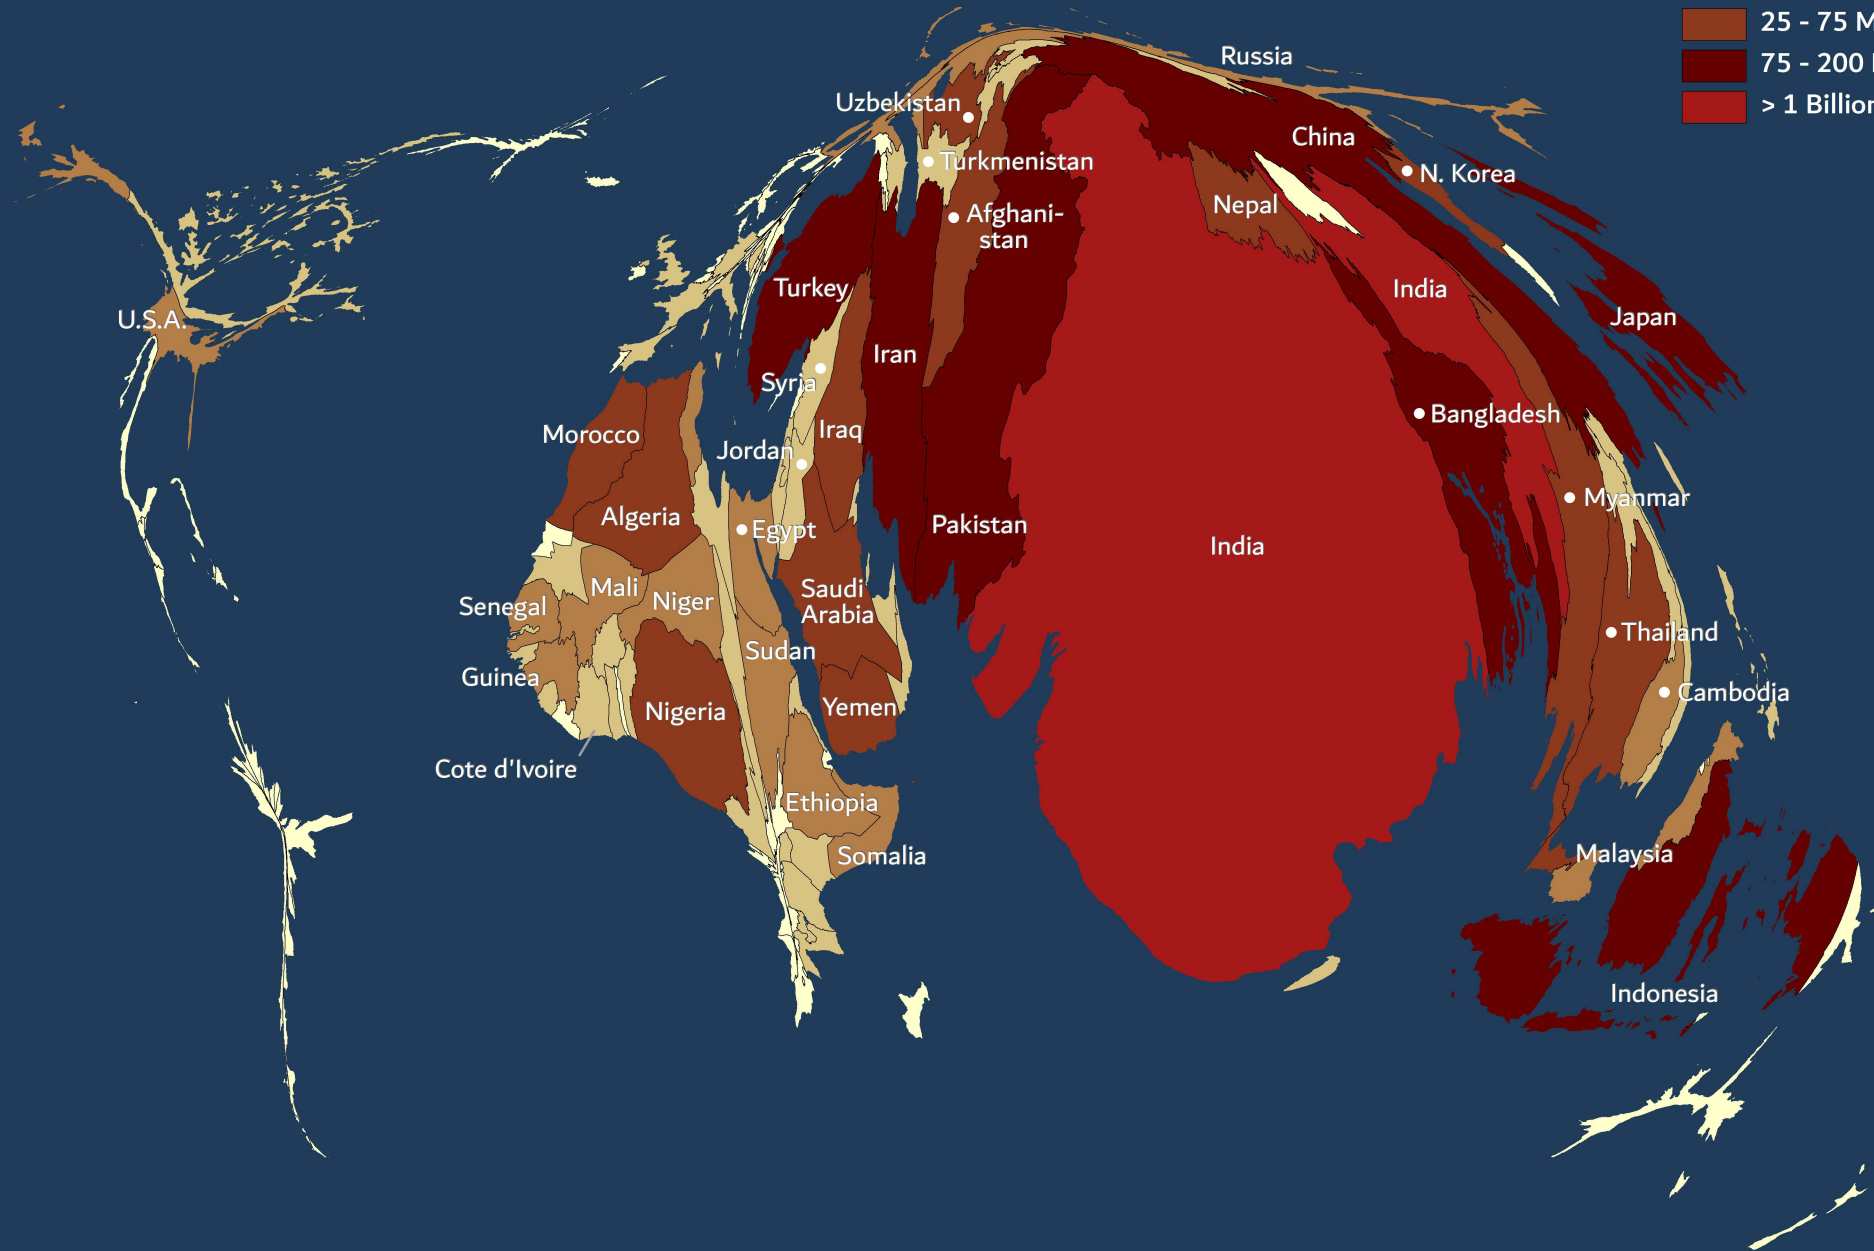

Unreached People Groups

Country Size Proportional to UPG Population

UPG Population

+ Total Unreached People Groups: 7,081
+ Total UPG Population: 3.14 Billion
+ 41.3% of World Population

Unreached People Groups Are:
≤ 2% Evangelical and
≤ 5% Christian Adherent

Data: Joshua Project 2018