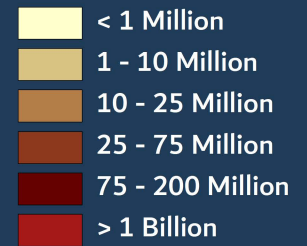

Unreached People Groups

Country Size Proportional to UPG Population

UPG Population

+ Total Unreached People Groups: 7,081
+ Total UPG Population: 3.14 Billion
+ 41.3% of World Population

Unreached People Groups Are:
≤ 2% Evangelical and
≤ 5% Christian Adherent